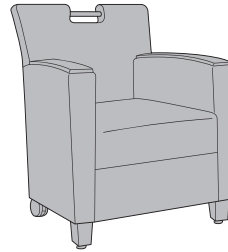

Trentino Collection

TRNTXXXX

Unit Style

A11
Theater Chair

Arm Cap Option

A
No Arm Cap

B
With Arm Cap

Tablet Option*

1
With Tablet Table on Right Arm

2
Without Tablet Table

3
With Tablet Table on Left Arm

Cup Holder Option*

A
With Cup Holder on Left Arm

B
Without Cup Holder

C
With Cup Holder on Right Arm

Note

* Tablet Table and Cup Holder cannot be placed in the same arm.