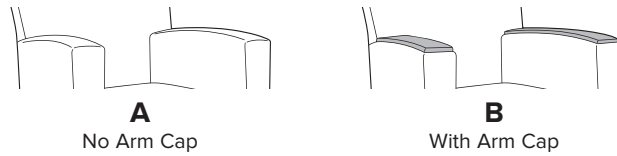

Trentino Collection

TRNTXXXX

Unit Style

A11
Theater Chair

Arm Cap Option

A
No Arm Cap

B
With Arm Cap

Tablet Option*

1
With Tablet Table on Right Arm

2
Without Tablet Table

3
With Tablet Table on Left Arm

Cup Holder Option*

A
With Cup Holder on Left Arm

B
Without Cup Holder

C
With Cup Holder on Right Arm

Note